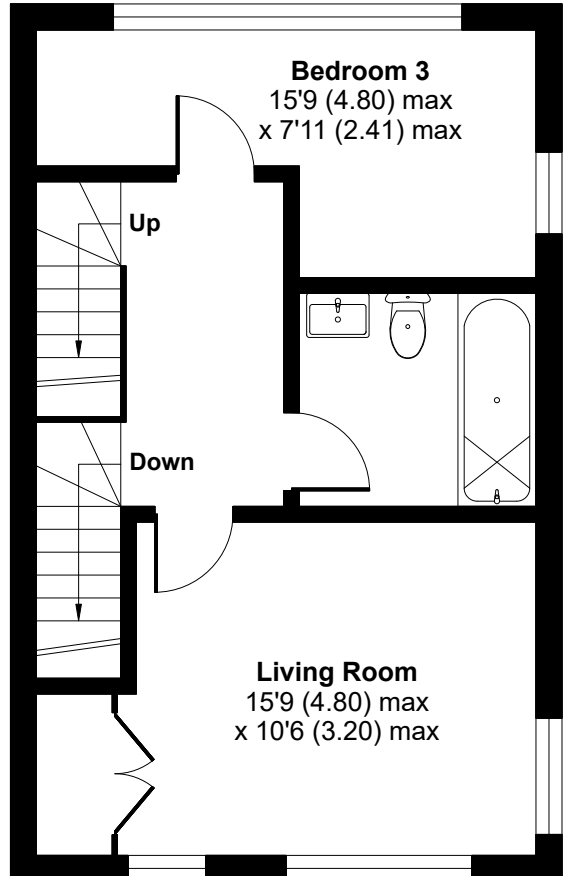

Wild Garden, Leeds, LS9

Approximate Area = 1308 sq ft / 121.5 sq m

For identification only - Not to scale

SECOND FLOOR

GROUND FLOOR

FIRST FLOOR