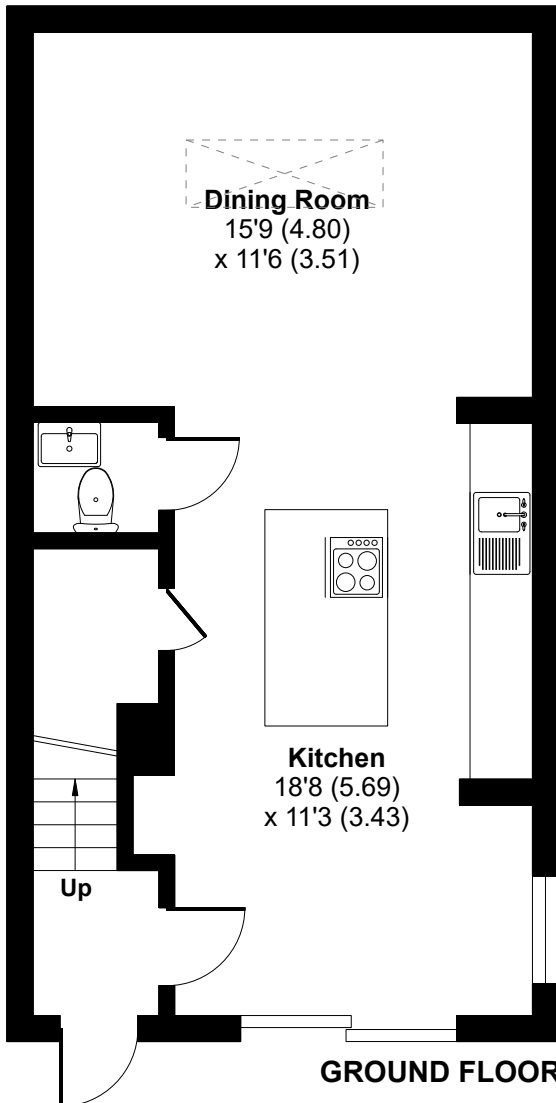

Wild Garden, Leeds, LS9

Approximate Area = 1308 sq ft / 121.5 sq m

For identification only - Not to scale

SECOND FLOOR

GROUND FLOOR

FIRST FLOOR