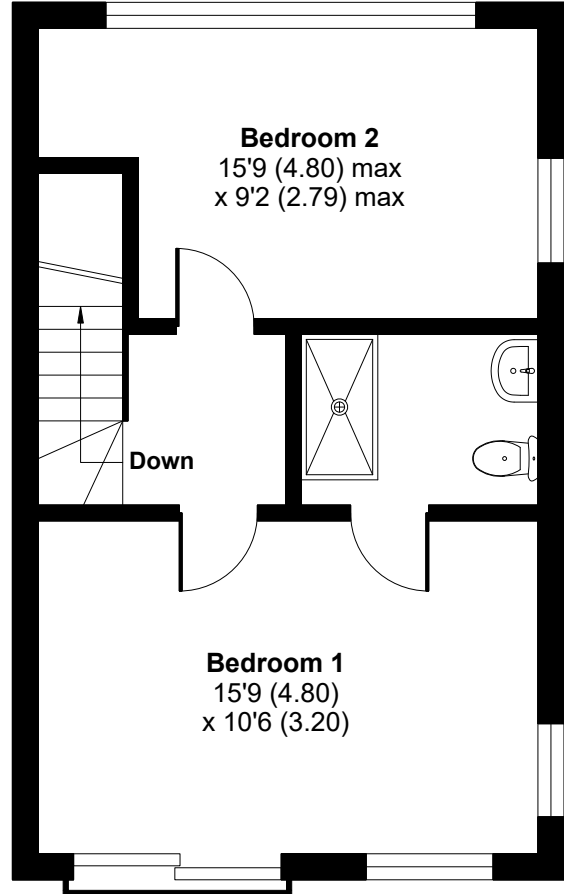

Wild Garden, Leeds, LS9

Approximate Area = 1308 sq ft / 121.5 sq m

For identification only - Not to scale

SECOND FLOOR

GROUND FLOOR

FIRST FLOOR